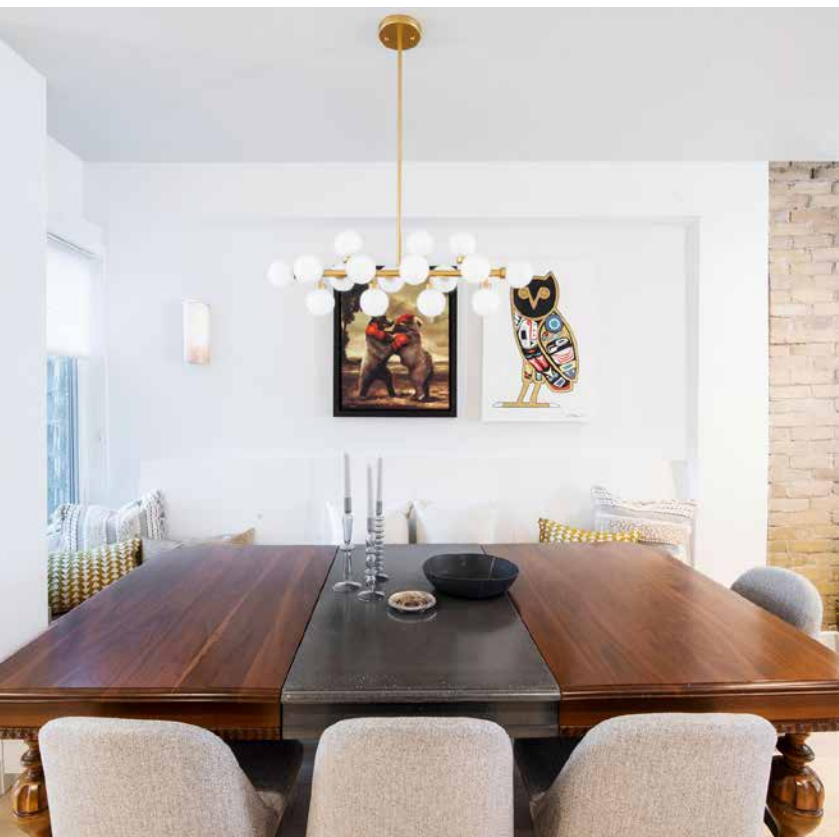

MPI+D'S WORK: SMALL SPACE MAKEOVER